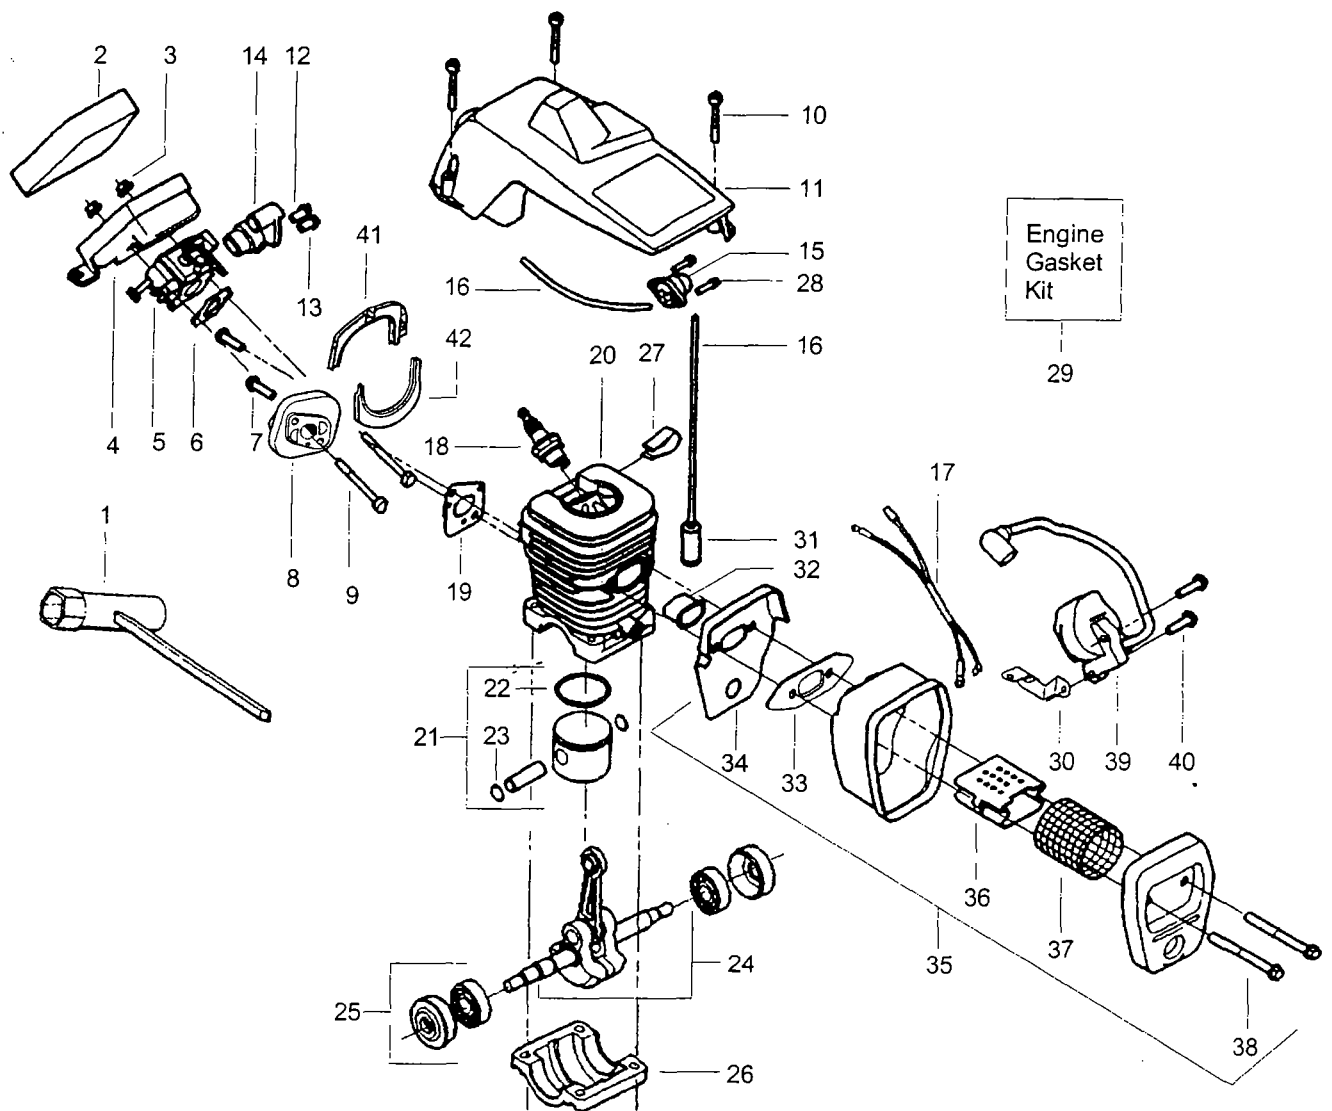

FIGURE 2

1	227636B	Bar Wrench	17	530049117	Wire Harness Ass.y.	32	530037652	Heat Insulator
2	530037793	Foam- -Air Filter	18	503235108	Spark Plug	33	530019221	Muffler Gasket
3	530016101	Nut	19	530019249	Gasket- -Carb Adaptor	34	530049870	Muffler Backplate
4	530047604	Air Filter Housing	20	530069606	Cylinder Kit	35	530047207	Muffler Ass.y. (Incl. 33-34 & 36-38)
5	530069722	Carburetor Kit (Incl. 12 & 13)	21	530069604	Piston Kit (Incl. 22 & 23)	36	530037813	Muffler Diffuser
6	530019239	Carb. Gasket	22	530029805	Piston Ring	37	530036103	Spark Screen
7	530015810	Screw	23	530015697	Retainer- -Piston Pin	38	530016132	Screw
8	530049700	Carb. Adapter	24	530047062	Crankshaft Ass.y.	39	530052277	Ignition Module
9	530016187	Screw	25	530047827	Seal & Bearing Ass.y.	40	530015814	Screw
10	530016102	Screw	26	530037935	Cap- -Crankcase	41	530049715	Seal- -Carb Adapter (Upper)
11	530054194	Cylinder Shield	27	530016136	Clip- -High Tension Lead	42	530049714	Seal- -Carb Adapter (Lower)
12	530038318	Limiters Cap- -High	28	530015780	Screw			
13	530038317	Limiters Cap- -Low	29	530069608	Engine Gasket Kit (Incl. 6, 17, 19 & 33)			
14	530049244	Grommet- -Carb Adjust	30	530047442	Ground Strap			
15	530047213	Air Purge Ass.y.	31	530014362	Fuel Pick- -up Ass.y.			
16	530069216	Fuel Line Kit (Large Dia.)