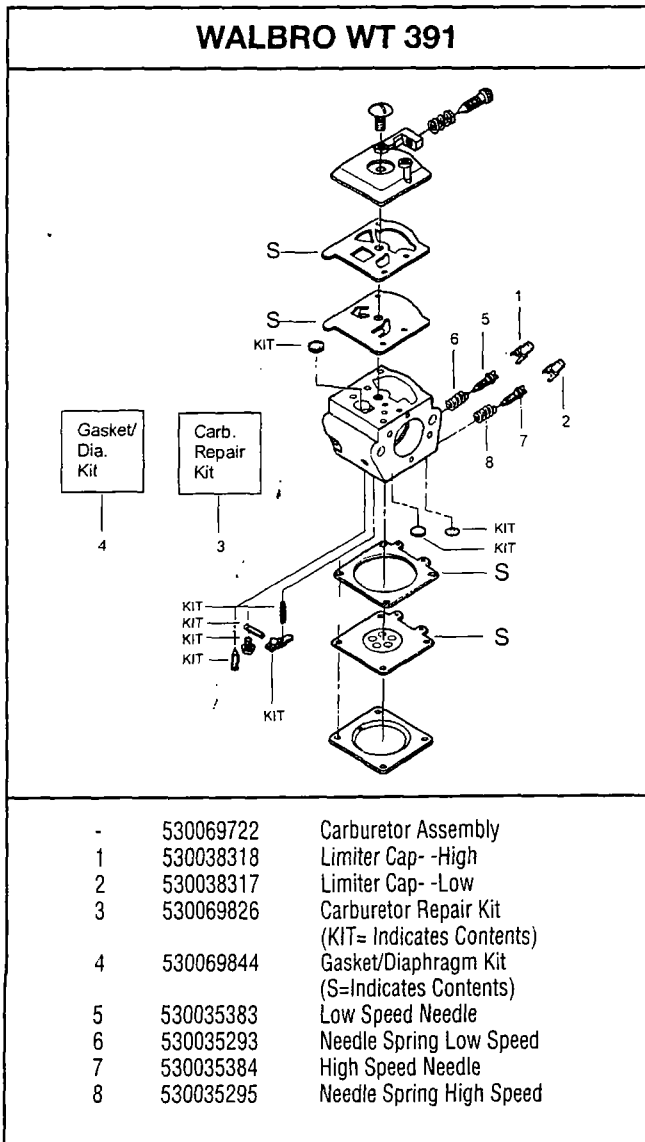

-	530069722	Carburetor Assembly
1	530038318	Limiter Cap- -High
2	530038317	Limiter Cap- -Low
3	530069826	Carburetor Repair Kit (KIT= Indicates Contents)
4	530069844	Gasket/Diaphragm Kit (S=Indicates Contents)
5	530035383	Low Speed Needle
6	530035293	Needle Spring Low Speed
7	530035384	High Speed Needle
8	530035295	Needle Spring High Speed

FIGURE 4